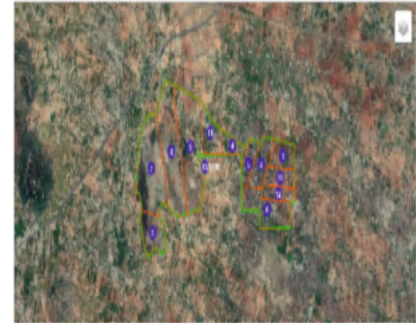

Nazri Naksha

Google Map View