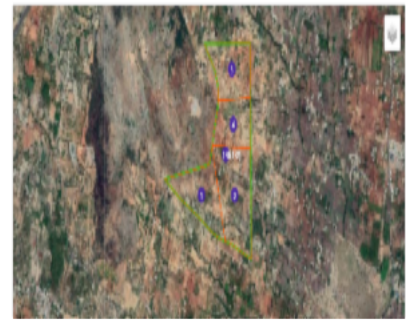

Nazri Naksha

Google Map View