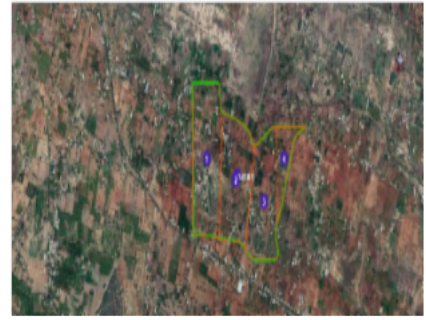

Nazri Naksha

Google Map View