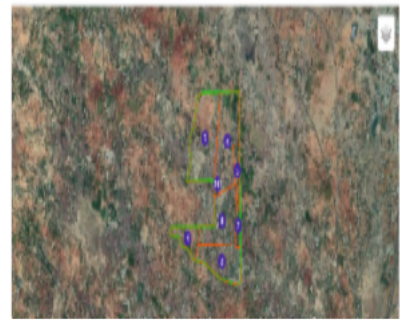

Nazri Naksha

Google Map View