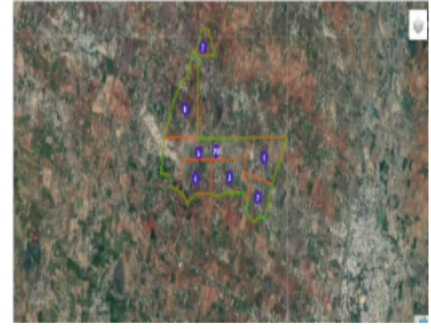

Nazri Naksha

Google Map View