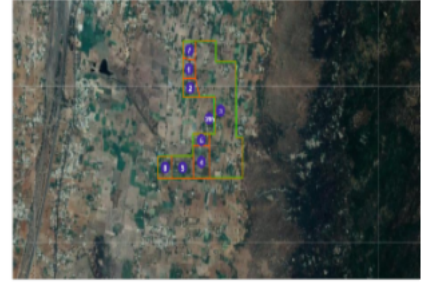

Nazri Naksha

Google Map View