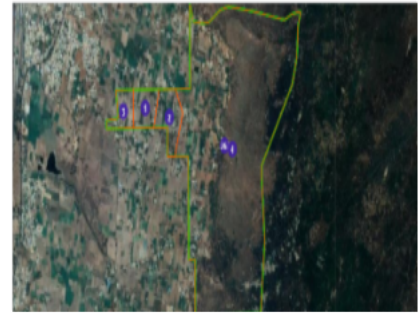

Nazri Naksha

Google Map View