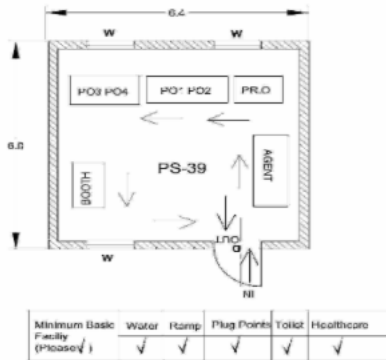

Nazri Naksha

Google Map View

Polling Station Building Front View

Polling Station Front View

Cad View

Key MAP View