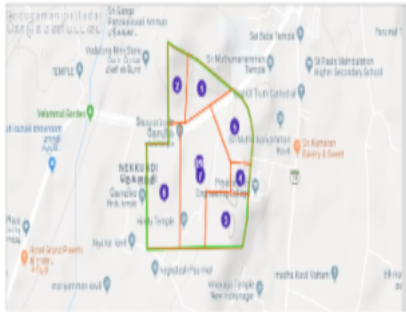

Nazri Naksha

Google Map View