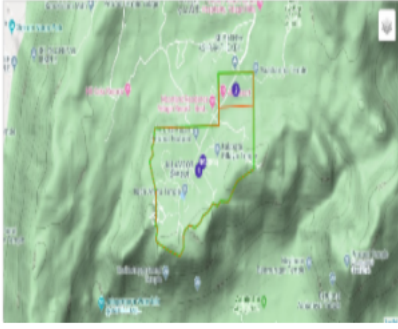

Nazri Naksha

Google Map View