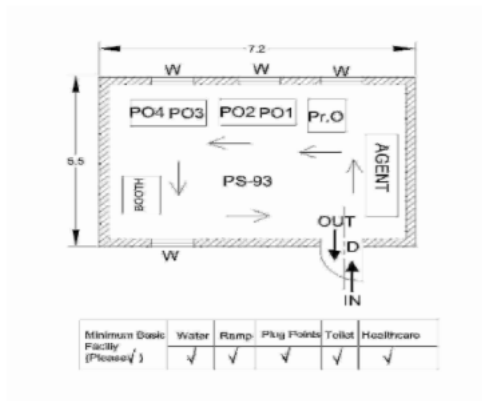

Nazri Naksha

Google Map View

Polling Station Building Front View

Polling Station Front View

Cad View

Key MAP View