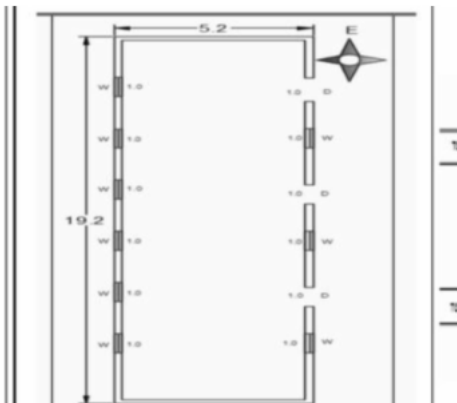

Nazri Naksha

Google Map View

Polling Station Building Front View

Polling Station Front View

Cad View

Key MAP View