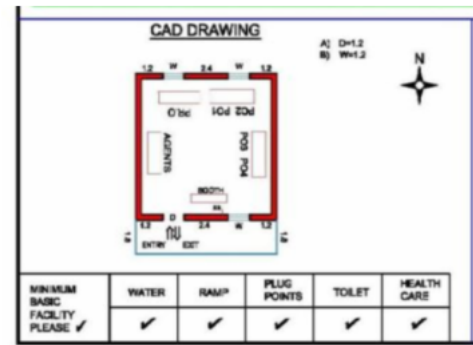

Nazri Naksha

Google Map View

Polling Station Building Front View

Polling Station Front View

Cad View

Key MAP View