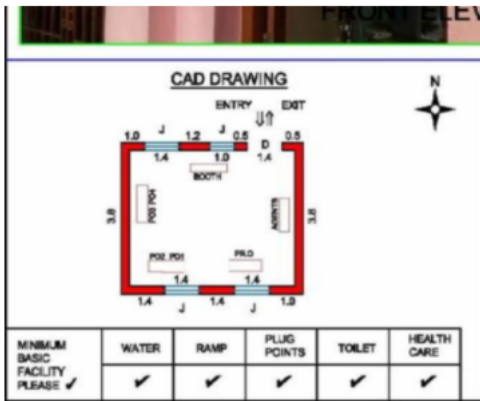

Nazri Naksha

Google Map View

Cad View