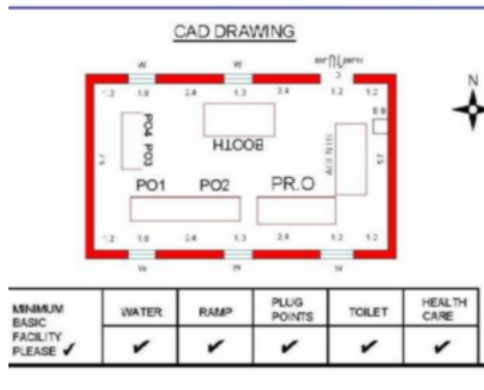

Nazri Naksha

Google Map View

Polling Station Building Front View

Polling Station Front View

Cad View

Key MAP View