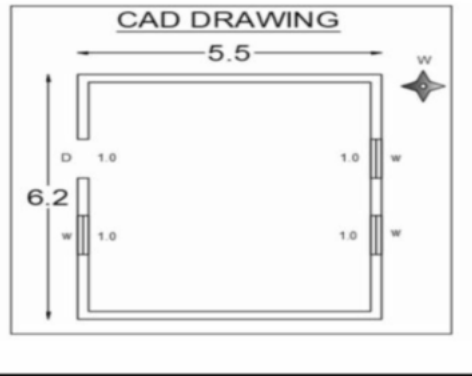

Nazri Naksha

Google Map View

Polling Station Building Front View

Polling Station Front View

Cad View

Key MAP View