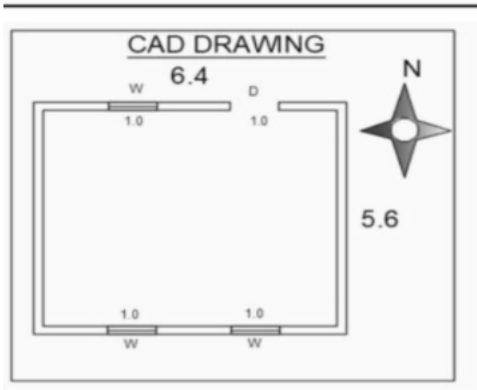

Nazri Naksha

Google Map View

Polling Station Building Front View

Polling Station Front View

Cad View

Key MAP View