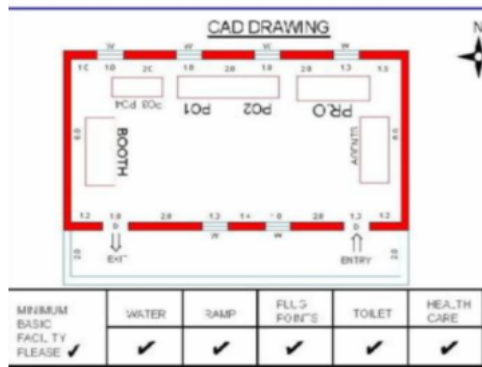

Nazri Naksha

Google Map View

Cad View