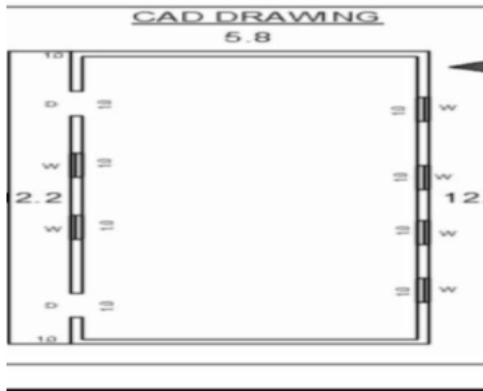

Nazri Naksha

Google Map View

Cad View