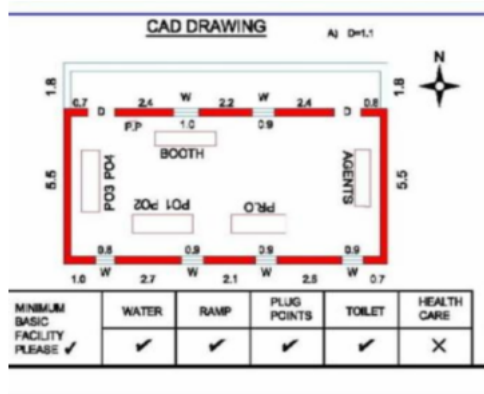

Nazri Naksha

Google Map View

Polling Station Building Front View

Polling Station Front View

Cad View

Key MAP View