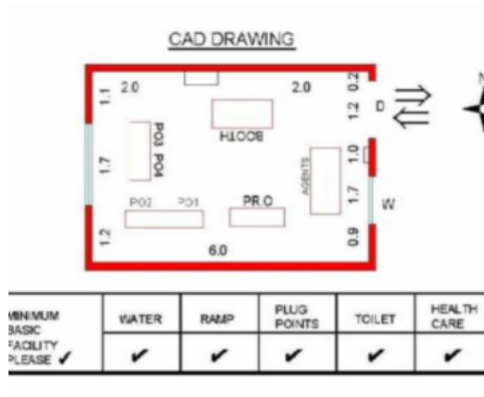

Nazri Naksha

Google Map View

Polling Station Building Front View

Polling Station Front View

Cad View

Key MAP View