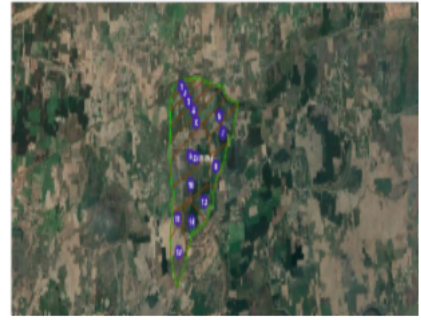

Nazri Naksha

Google Map View