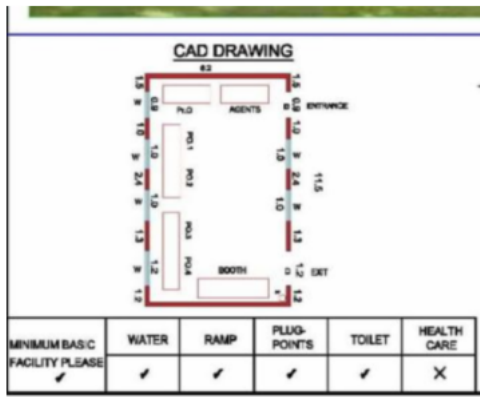

Nazri Naksha

Google Map View

Polling Station Building Front View

Polling Station Front View

Cad View

Key MAP View