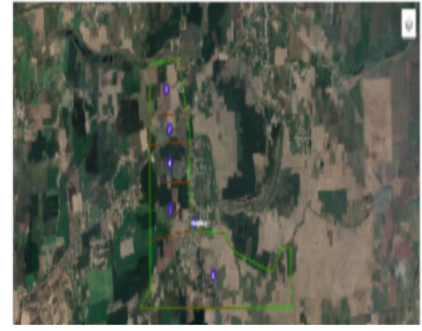

Nazri Naksha

Google Map View