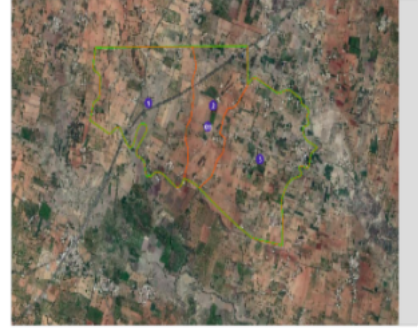

Nazri Naksha

Google Map View