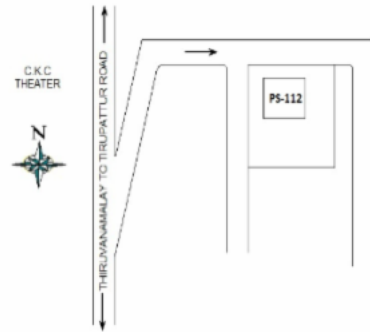

Cad View

Key MAP View

Minimum Basic Facility (Please ✓)	Water	Ramp	Plug Point	Toilet	Healthcare
	✓	✓	✓	✓	✓