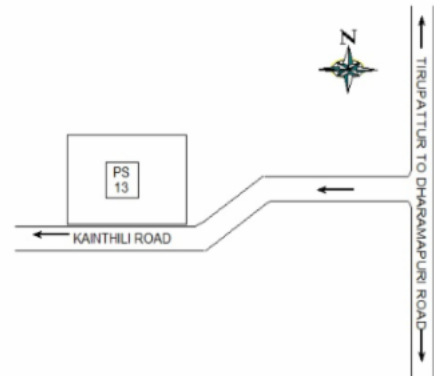

Nazri Naksha

Google Map View

Polling Station Building Front View

Polling Station Front View

Cad View

Key MAP View

Minimum size:	Water	Flare	Plug	Light	vent	Sanitation
Facility (Minimum)	✓	✓	✓	✓	✓	✓