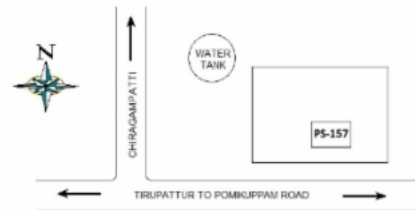

Nazri Naksha

Google Map View