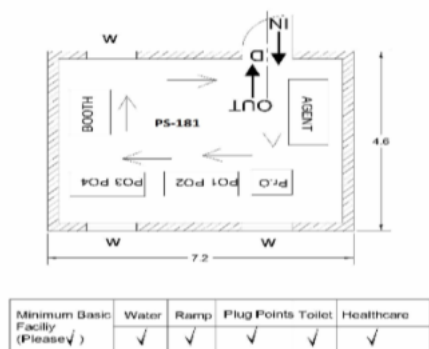

Nazri Naksha

Google Map View

Polling Station Building Front View

Polling Station Front View

Cad View

Key MAP View