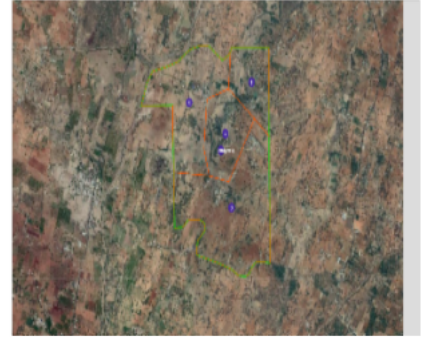

Nazri Naksha

Google Map View