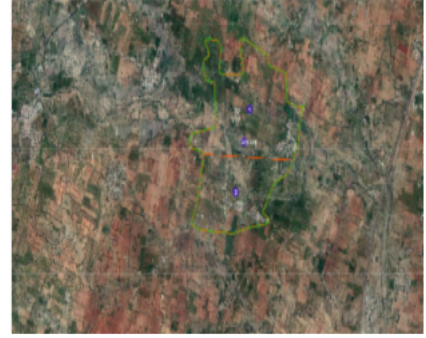

Nazri Naksha

Google Map View