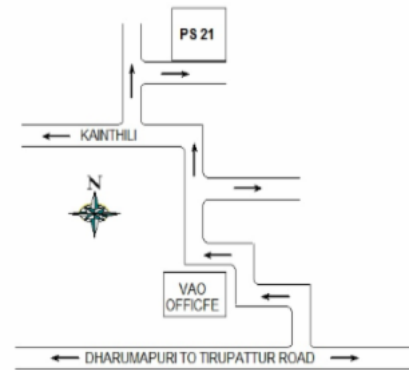

Cad View

Key MAP View

Minimum Basic Facility (Please ✓)	Water ✓	Ramp ✓	Plug Points ✓	Toilet ✓	Healthcare ✓