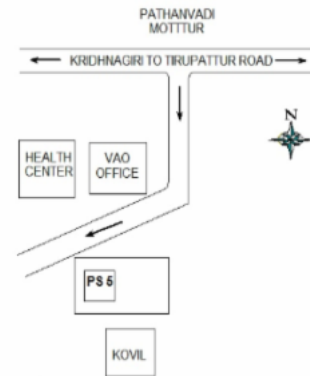

Cad View

Key MAP View

Minimum Basic Facility (Please ✓)	Water ✓	Ramp ✓	Plug Points ✓	Toilet ✓	Healthcare ✓