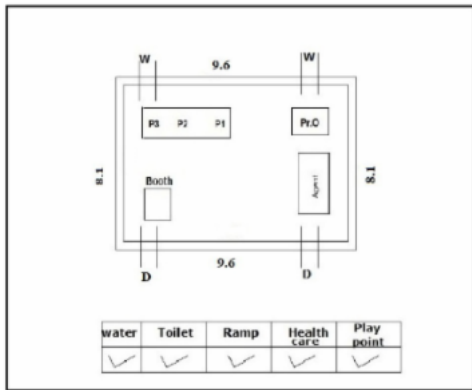

Nazri Naksha

Google Map View

Polling Station Building Front View

Polling Station Front View

Cad View

Key MAP View