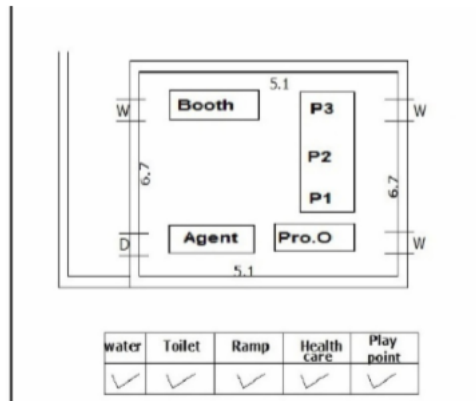

Nazri Naksha

Google Map View

Polling Station Building Front View

Polling Station Front View

Cad View

Key MAP View