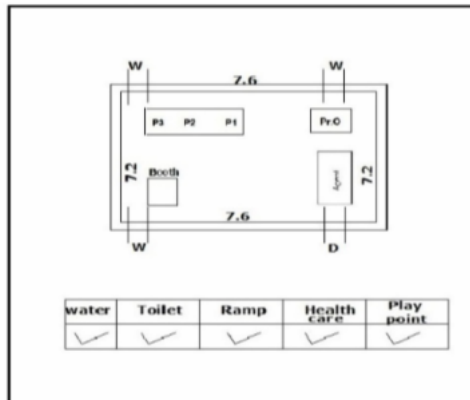

Nazri Naksha

Google Map View

Polling Station Building Front View

Polling Station Front View

Cad View

Key MAP View