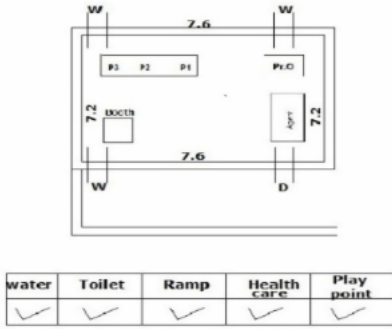

Nazri Naksha

Google Map View

Polling Station Building Front View

Polling Station Front View

Cad View

Key MAP View