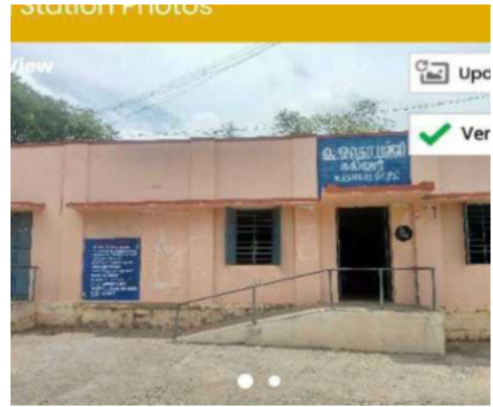

Polling Station Front View