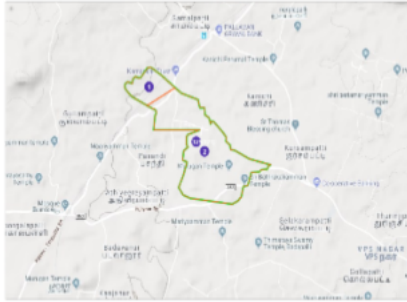

Nazri Naksha

Google Map View