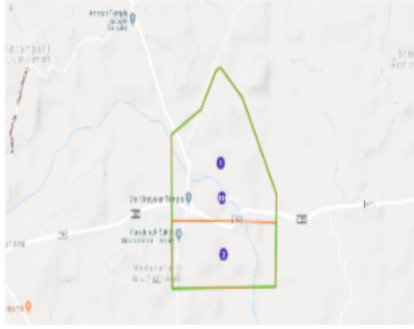

Nazri Naksha

Google Map View