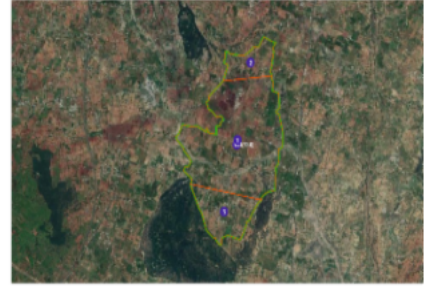

Nazri Naksha

Google Map View