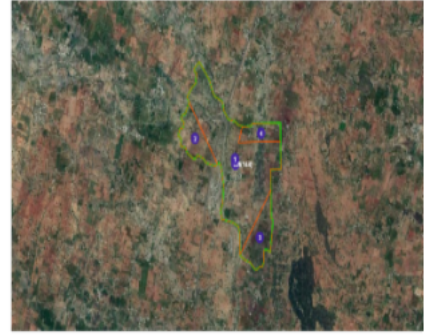

Nazri Naksha

Google Map View