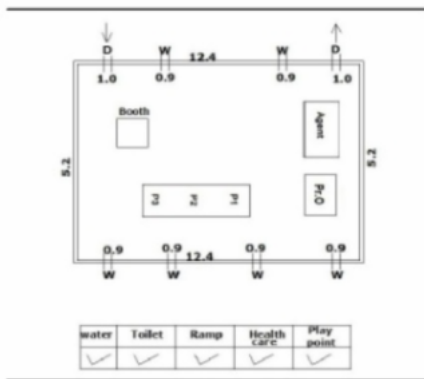

Nazri Naksha

Google Map View

Polling Station Building Front View

Polling Station Front View

Cad View

Key MAP View