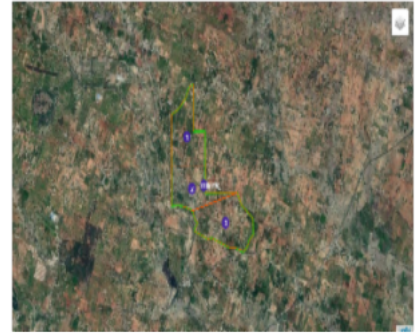

Nazri Naksha

Google Map View