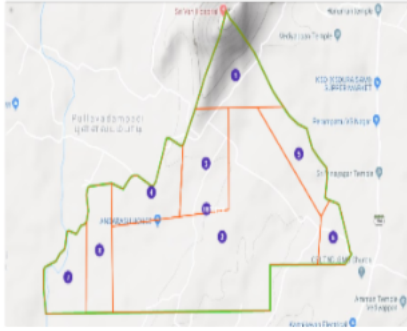

Nazri Naksha

Google Map View