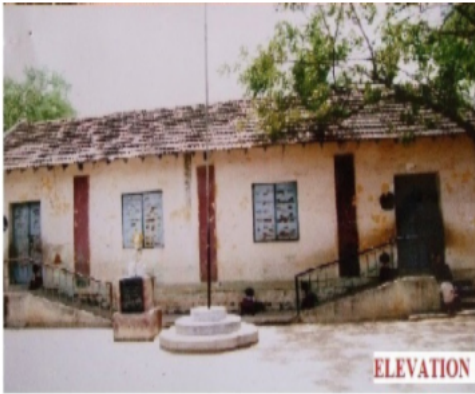

Polling Station Building Front View

Polling Station Front View