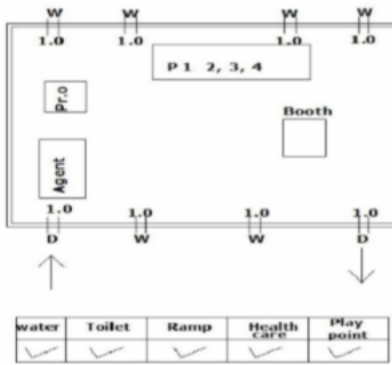

Nazri Naksha

Google Map View

Polling Station Building Front View

Polling Station Front View

Cad View

Key MAP View