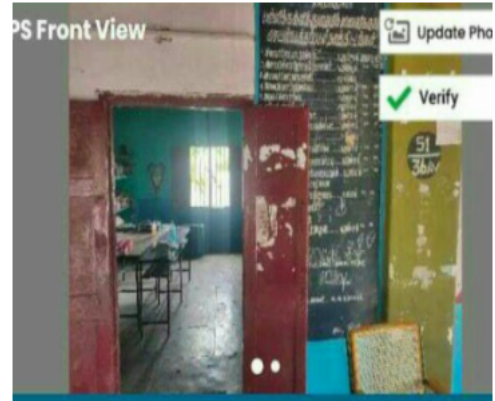

Polling Station Building Front View

Polling Station Front View