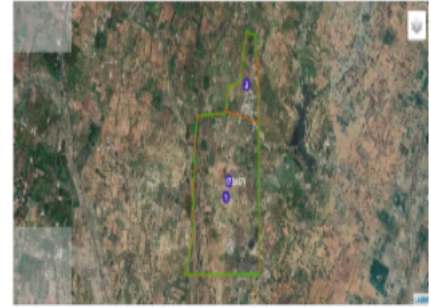

Nazri Naksha

Google Map View