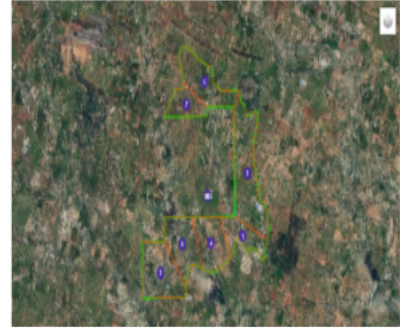

Nazri Naksha

Google Map View