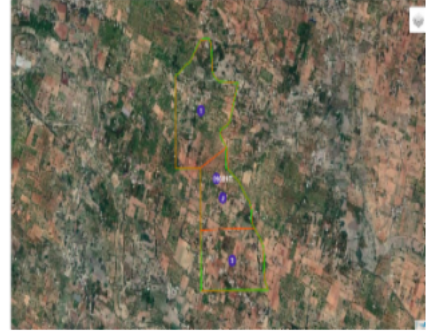

Nazri Naksha

Google Map View